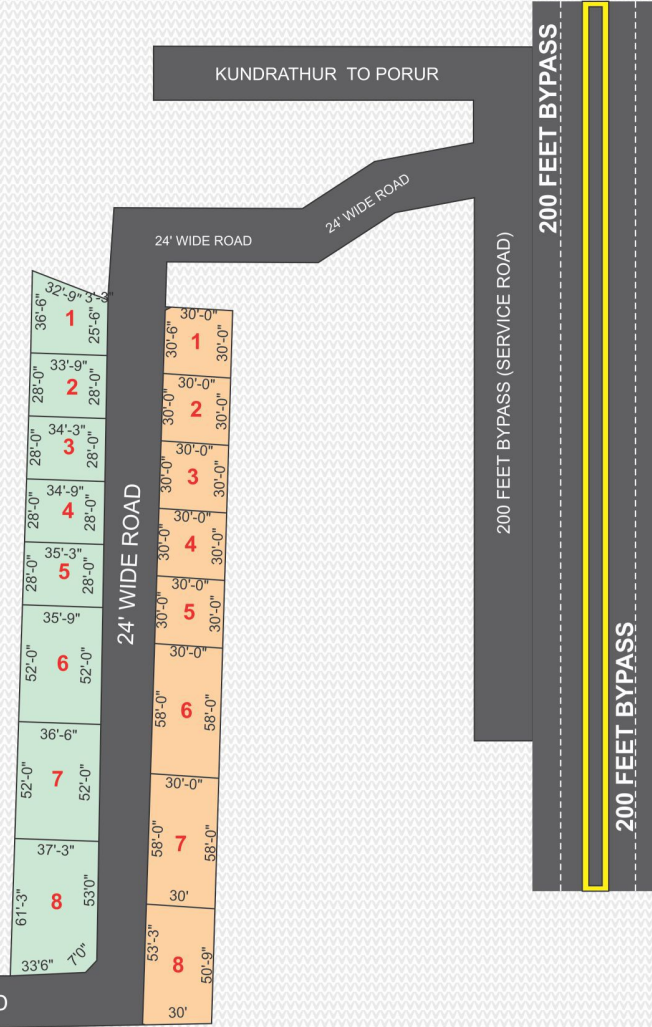

**PLAN SHOWING THE PROPOSED HOUSE SITE IN
S.NO 256/1 TO 9, 261/2B,3B & 4B, 238/2,3 AT
KOVUR VILLAGE, KUNDRATHUR TALUK, KANCHIPURAM DIST.**

AMENITIES

- Blacktop Road
- 24x7 Security
- Potable Water
- Street Lights
- E.B Facility
- Entrance Arch

PHASE I

PLOT	AREA	PLOT	AREA
1A	1158	6B	1782
1B	1117	6C	1782
1C	913	6D	1554
2A	1165	7A	1593
2B	1180	7B	1768
2C	1160	7C	1768
3A	1219	7D	1533
3B	1426	8A	1606
3C	1416	8B	1774
3D	1028	8C	1776
4A	1514	8D	1513
4B	1784	9A	1608
4C	1784	9B	1856
4D	1403	9C	1905
5A	1472	9D	1700
5B	1780	A	985
5C	1780	B	974
5D	1517	C	1108
6A	1472		

PHASE II

PLOT	AREA
1	910
2	900
3	900
4	900
5	900
6	1740
7	1740
8	1560

PHASE III

PLOT	AREA
1	900
2	952
3	966
4	980
5	994
6	1879
7	1918
8	1431

A preface to
fine living

DISTANCE NEARBY

- ★ 15 Mins Drive From Kathipara
- ★ 10 Mins Drive from Miot Hospital
- ★ 10 Mins Drive From Porur Junction
- ★ 20 Mins Drive From Airport