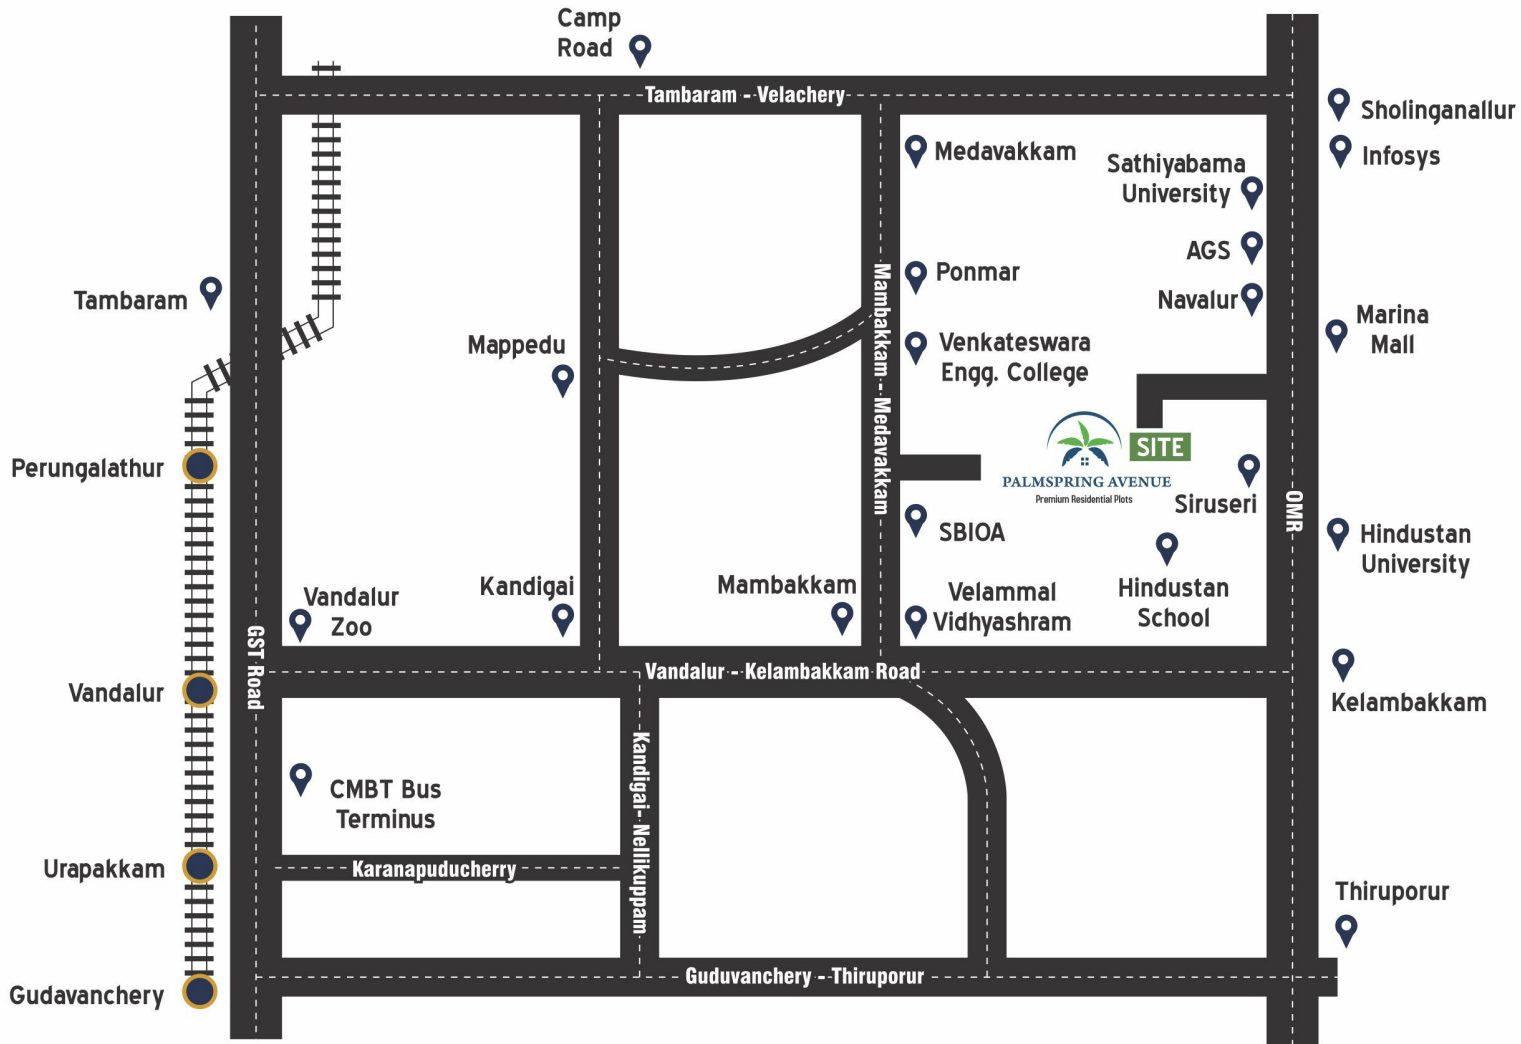

## DISTANCE NEARBY

- ★ OMR - 5 Mins
- ★ Kelambakkam - 7 Mins
- ★ Vandalur - 15 Mins
- ★ CMBT - Vandalur - 15 Mins
- ★ Medavakkam - 15 Mins
- ★ Tambaram - 20 Mins