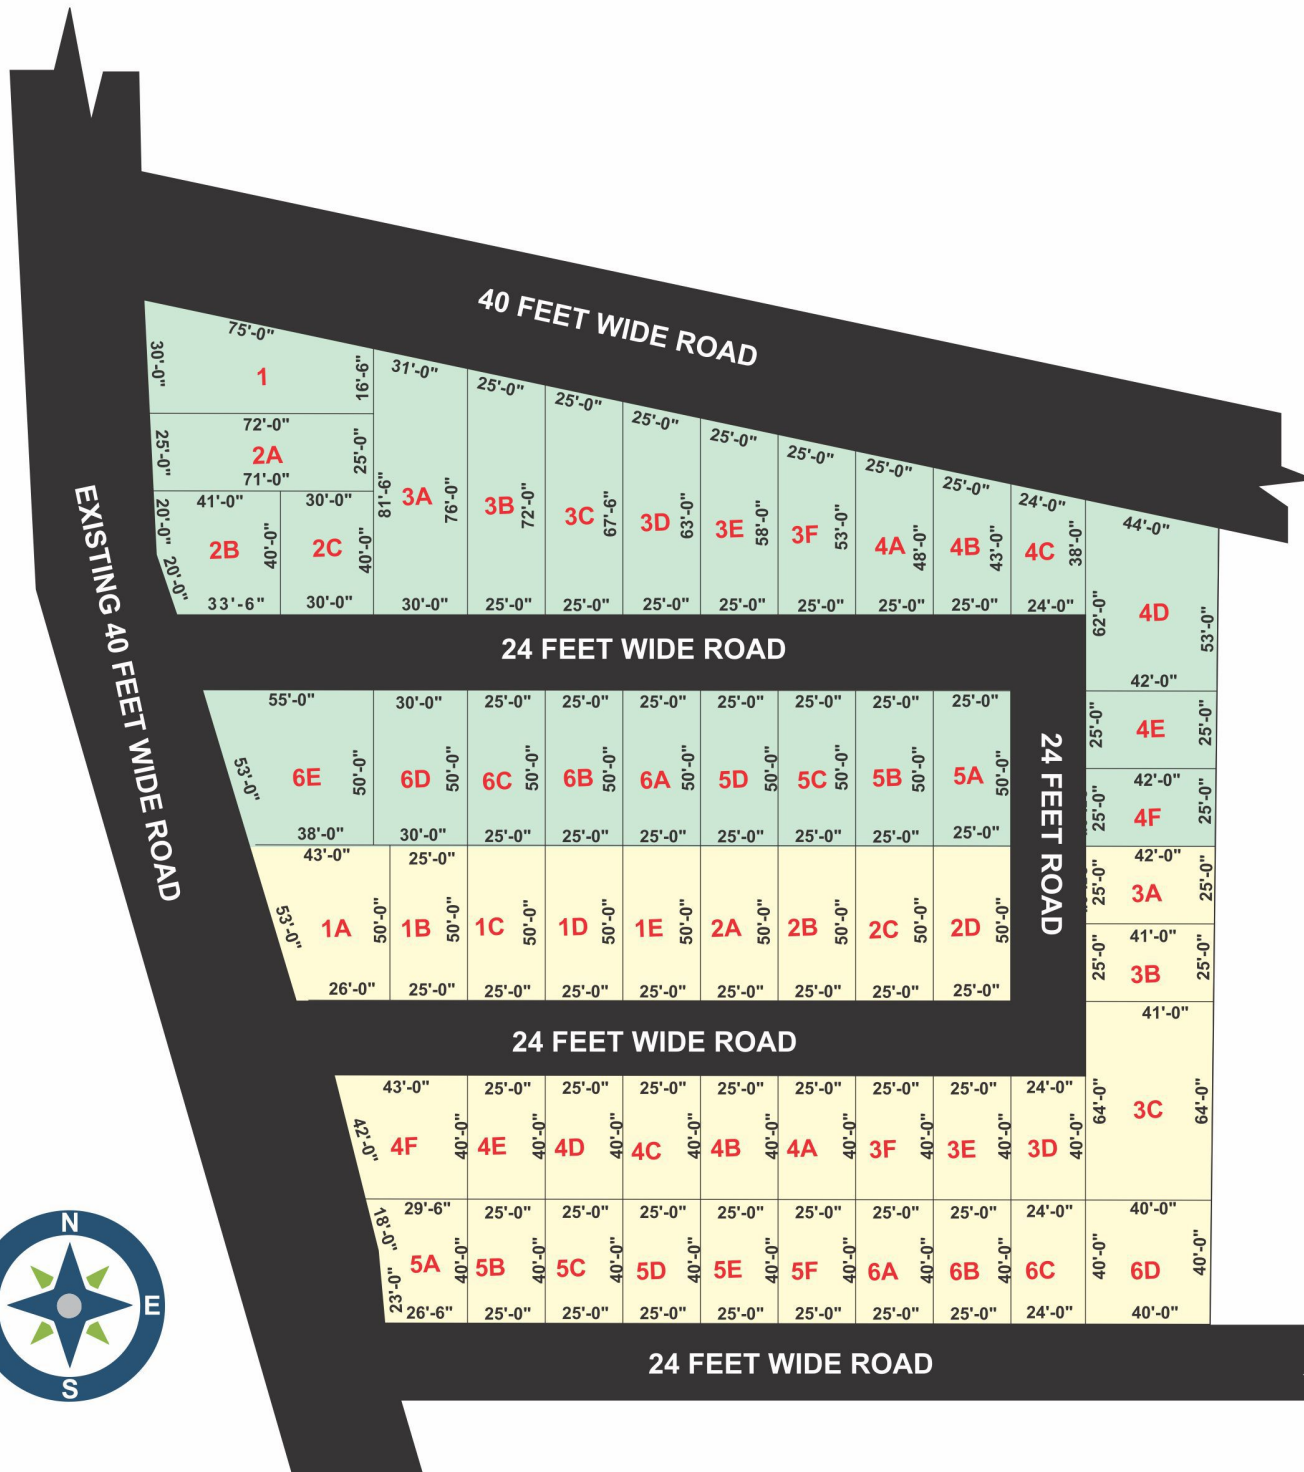

# PALMSPRINGS AVENUE PHASE I&II

Premium Residential Plots

Plan Showing the proposed layout at  
Survey no: 3/1A & 3/1B at Siruseri Village,  
Thiruporur Panchayat Union, Vandalur Taluk,  
Chengalpattu District- 603103

## PHASE I

PLOT	AREA	PLOT	AREA	PLOT	AREA
1	1686	6A	1250	3F	1000
2A	1787	6B	1250	4A	1000
2B	1565	6C	1250	4B	1000
2C	1200	6D	1500	4C	1000
3A	2362	6E	2325	4D	1000
3B	1850	<b>PHASE II</b>			
3C	1744	1A	1725	4E	1000
3D	1631	1B	1250	4F	1450
3E	1512	1C	1250	5A	1025
3F	1387	1D	1250	5B	1000
4A	1262	1E	1250	5C	1000
4B	1137	2A	1250	5D	1000
4C	972	2B	1250	5E	1000
4D	2472	2C	1250	5F	1000
4E	1050	2D	1250	6A	1000
4F	1050	3A	1037	6B	1000
5A	1250	3B	1025	6C	960
5B	1250	3C	2592	6D	1600
5C	1250	3D	960		
5D	1250	3E	1000		

## DISTANCE NEARBY

- ★ OMR - 5 Mins
- ★ Kelambakkam - 7 Mins
- ★ Vandalur - 15 Mins
- ★ CMBT - Vandalur - 15 Mins
- ★ Medavakkam - 15 Mins
- ★ Tambaram - 20 Mins

## ADVANTAGES

- ★ DTCP Approved Plots
- ★ Street Light Facilities
- ★ Entrance Arch with Gate
- ★ 40&24 Feet Wide Road
- ★ Avenue Trees
- ★ Fully Gated Community
- ★ Sweet Water Level in 30 Feet
- ★ Surrounded by Houses